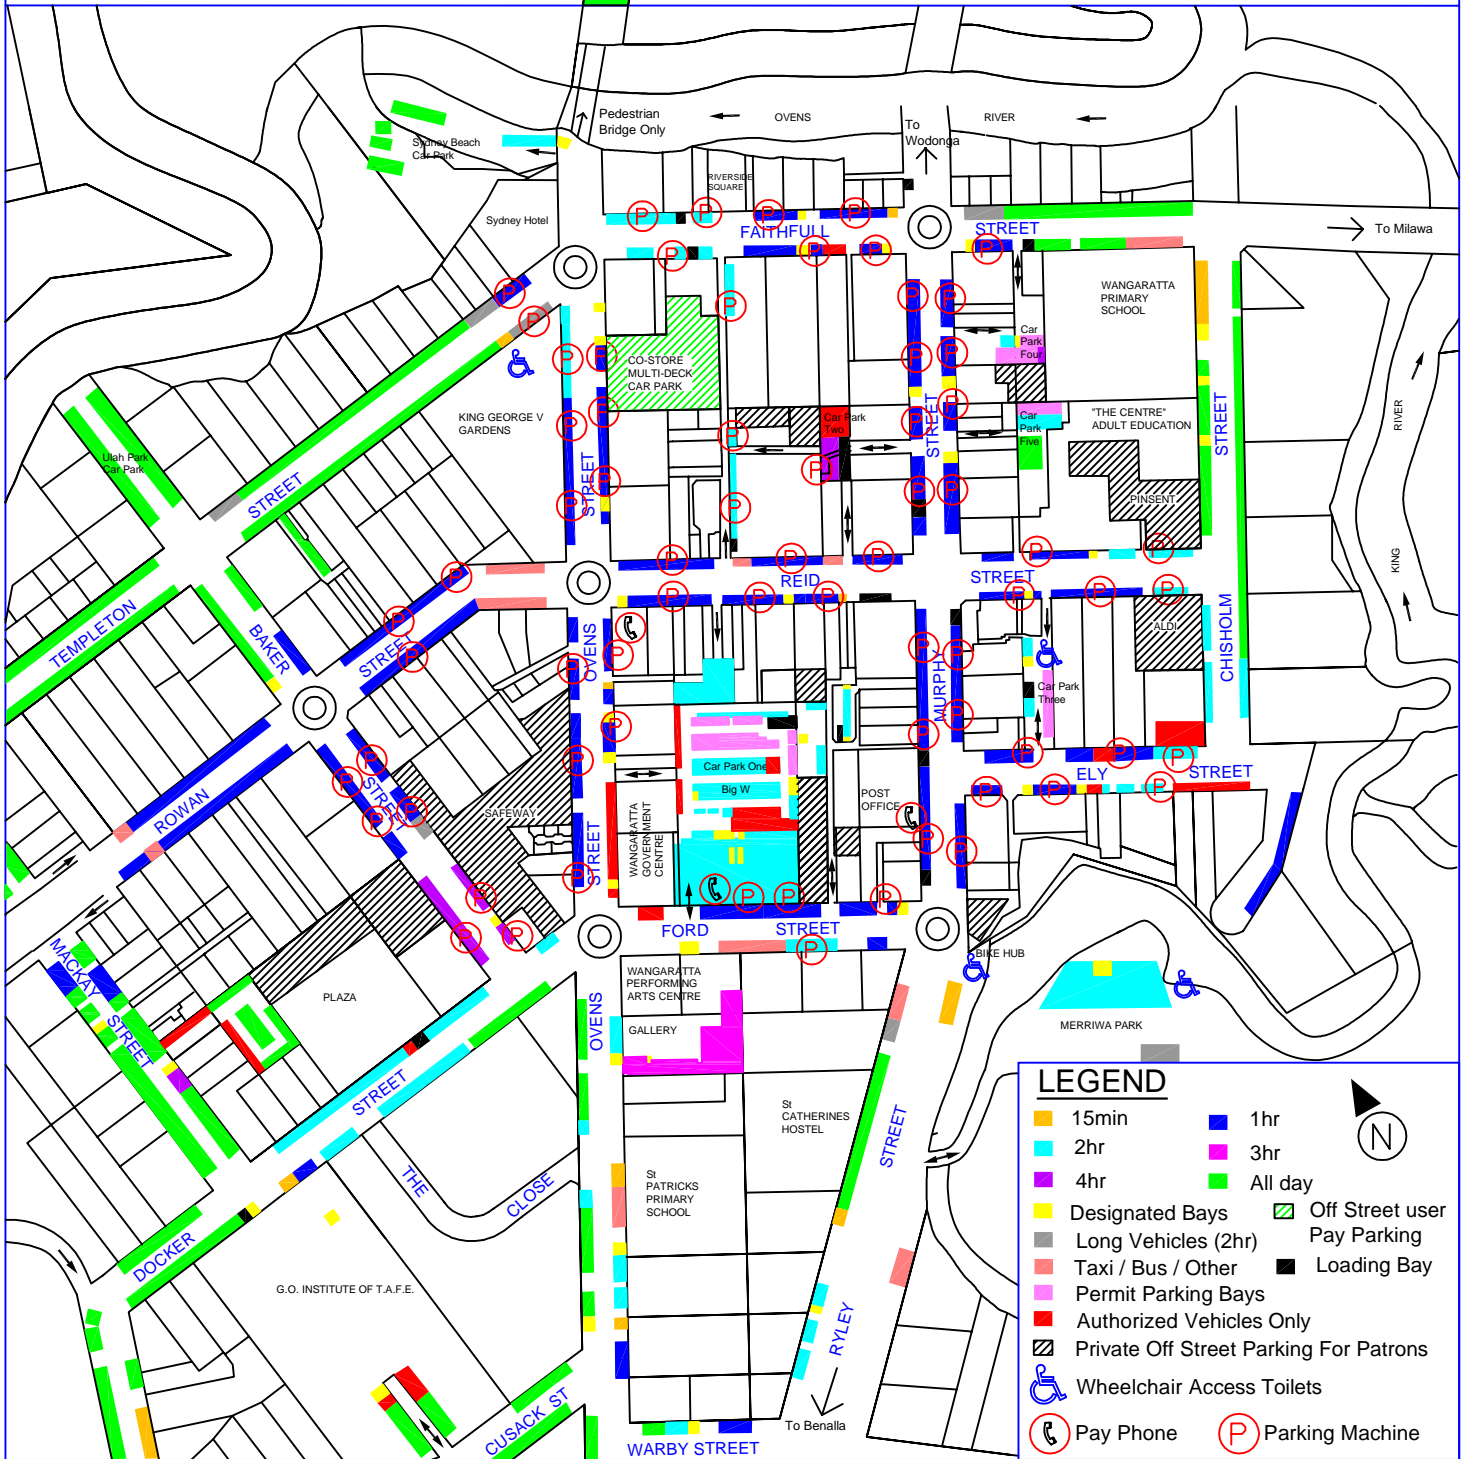

# Wangaratta Easy Parking Guide

**LEGEND**

15min	1hr	
2hr	3hr	
4hr	All day	
Designated Bays	Off Street user	Pay Parking
Long Vehicles (2hr)	Loading Bay	
Taxi / Bus / Other	Permit Parking Bays	
Authorized Vehicles Only	Private Off Street Parking For Patrons	
Wheelchair Access Toilets	Pay Phone	Parking Machine

**Please note**

This guide provides information to help you locate the most appropriate and convenient parking spaces available around the centre of Wangaratta.

28 SEPTEMBER 2017

Wangaratta offers an extensive range of parking spaces. Time limits indicated aim to manage the availability of parking spaces for your convenience.

Motorists should check signs closely to ensure compliance and avoid the possibility of infringement notices.

Designated Accessible Parking areas are set aside as a convenience to motorists who have a current disability parking permit. These parking bays are available to meet the needs of these individuals.

Loading Zones are provided to aid access for deliveries and pick ups. Business names must be clearly and permanently displayed on either side of your vehicle to use these zones.