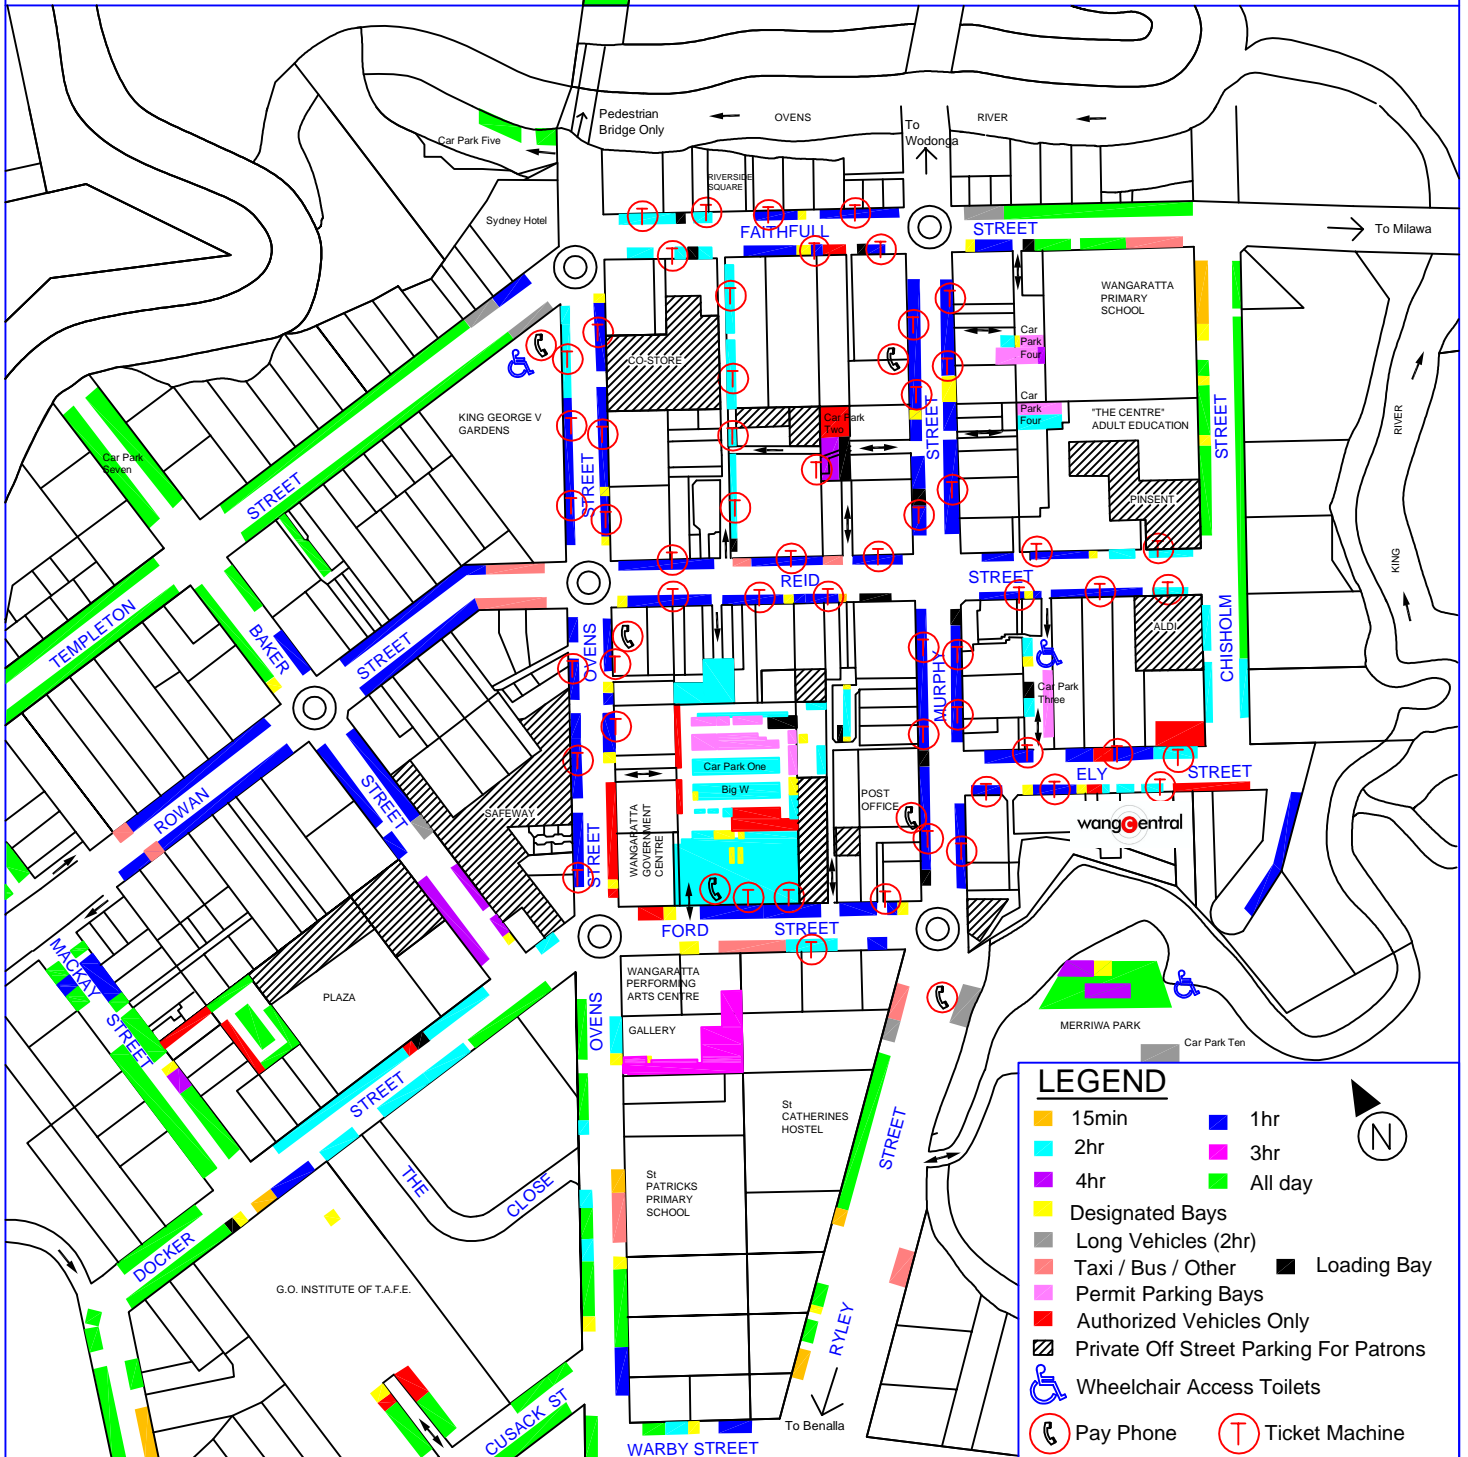

# Wangaratta Easy Parking Guide

Please note

This guide provides information to help you locate the most appropriate and convenient parking spaces available around the centre of Wangaratta.

Wangaratta offers an extensive range of parking spaces. Time limits indicated aim to manage the availability of parking spaces for your convenience.

Motorists should check signs closely to ensure compliance and avoid the possibility of infringement notices.

Designated Accessible Parking areas are set aside as a convenience to motorists who have a current disability parking permit. These parking bays are available to meet the needs of these individuals.

Loading Zones are provided to aid access for deliveries and pick ups. Business names must be clearly and permanently displayed on either side of your vehicle to use these zones.

21 DECEMBER, 2011